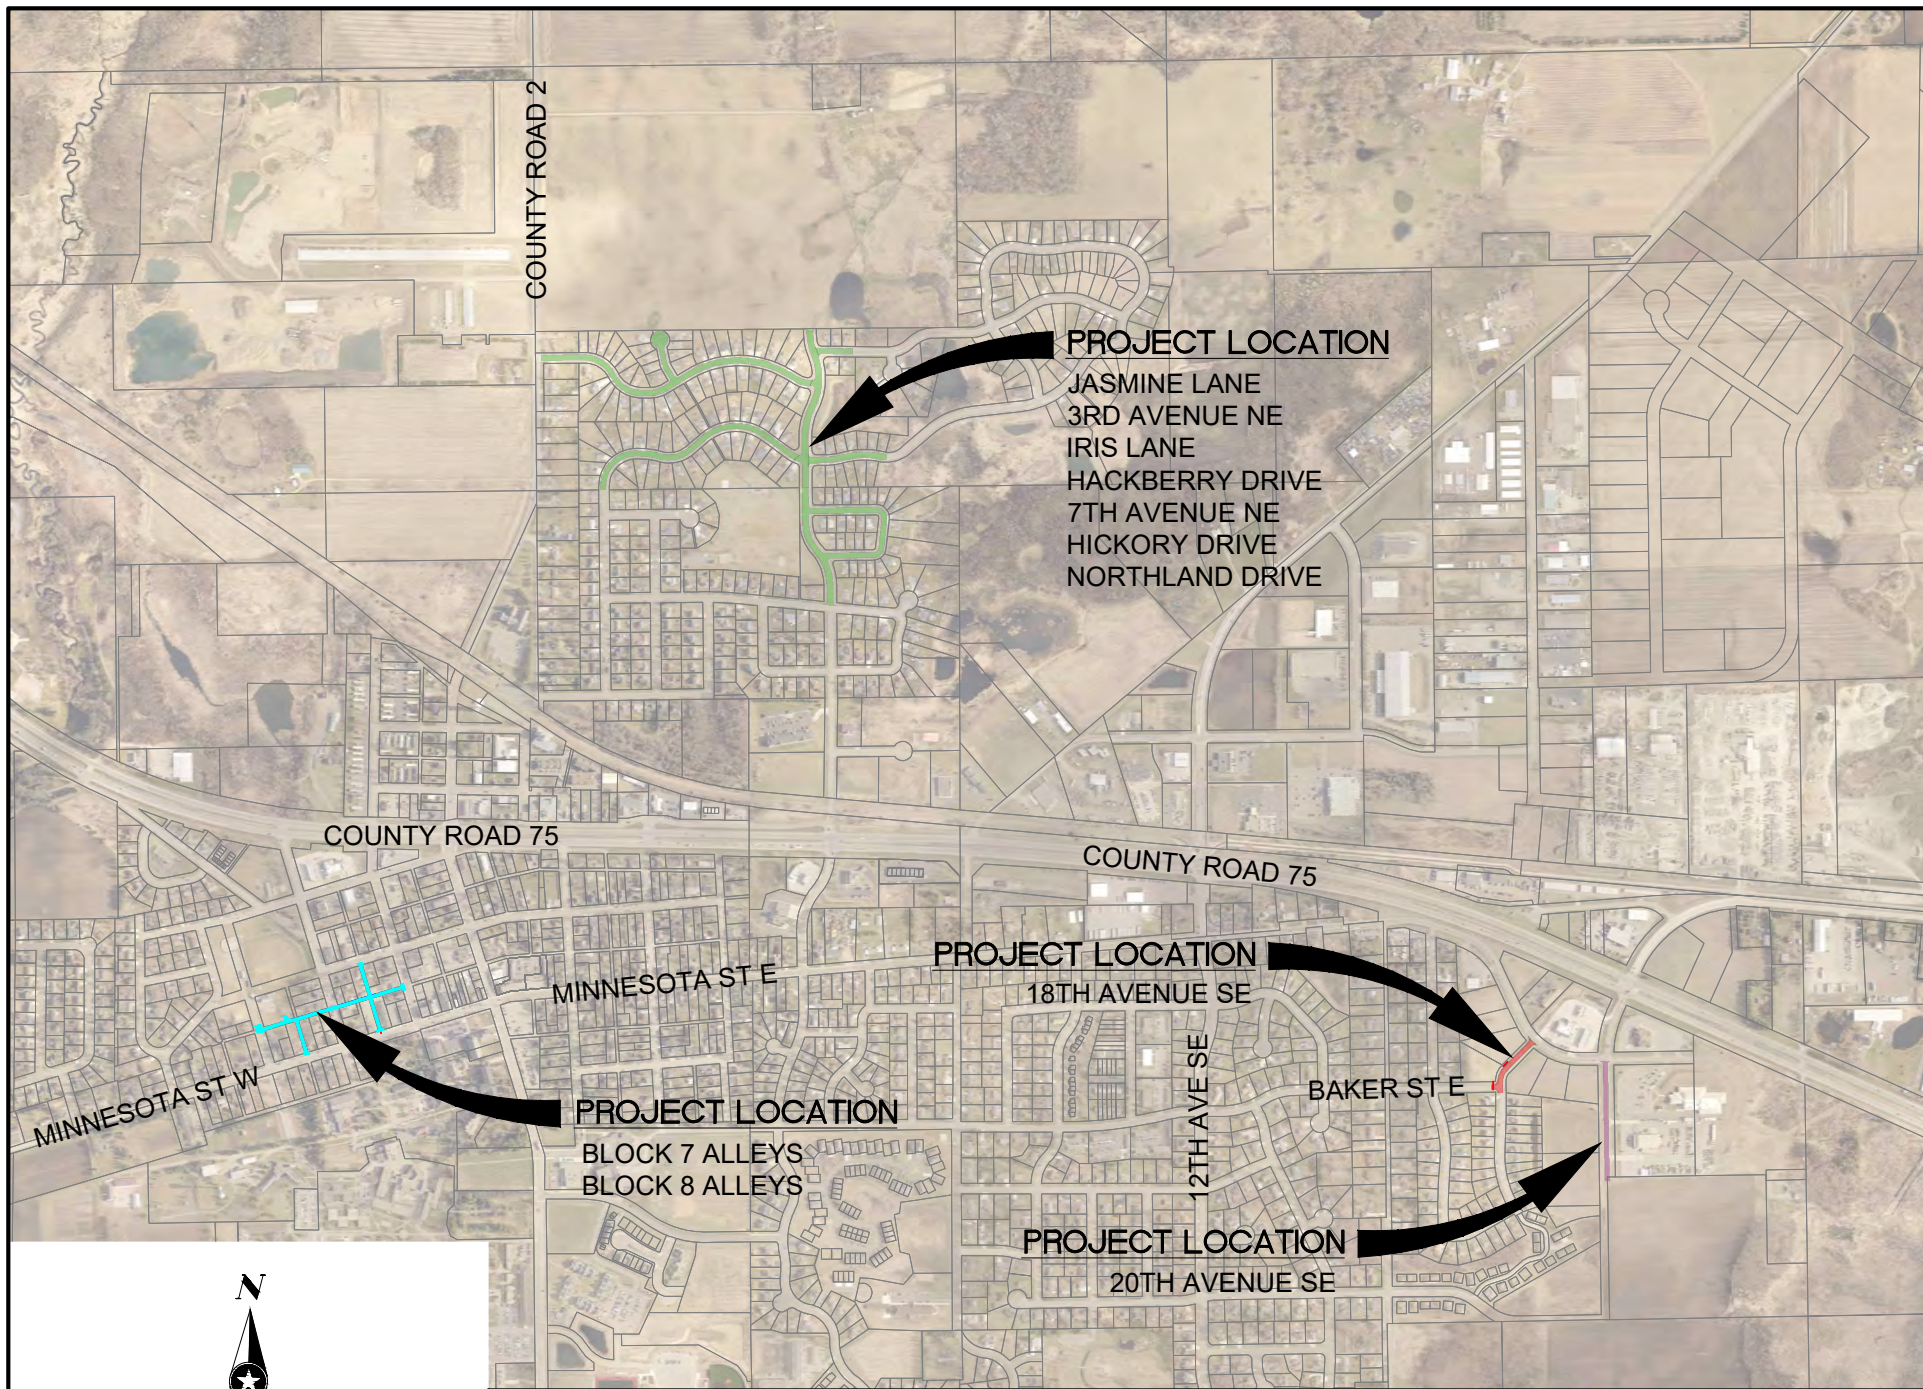

Save: 11/16/2020 12:31 PM jschmiz Plot: 11/16/2020 12:37 PM X:\P\STJOE157240\5-final-dsgn\51-drawings\10-Civil\cad\wg\exhibit\51157240Ex.dwg

PROJECT LOCATION

JASMINE LANE
3RD AVENUE NE
IRIS LANE
HACKBERRY DRIVE
7TH AVENUE NE
HICKORY DRIVE
NORTHLAND DRIVE

PROJECT LOCATION

18TH AVENUE SE

PROJECT LOCATION

BLOCK 7 ALLEYS
BLOCK 8 ALLEYS

PROJECT LOCATION

20TH AVENUE SE

FILE NO.
STJOE157240

DATE:
11/12/2020

PROJECT LOCATION
2021 STREET IMPROVEMENTS
ST. JOSEPH, MINNESOTA

EXHIBIT
NO. 1