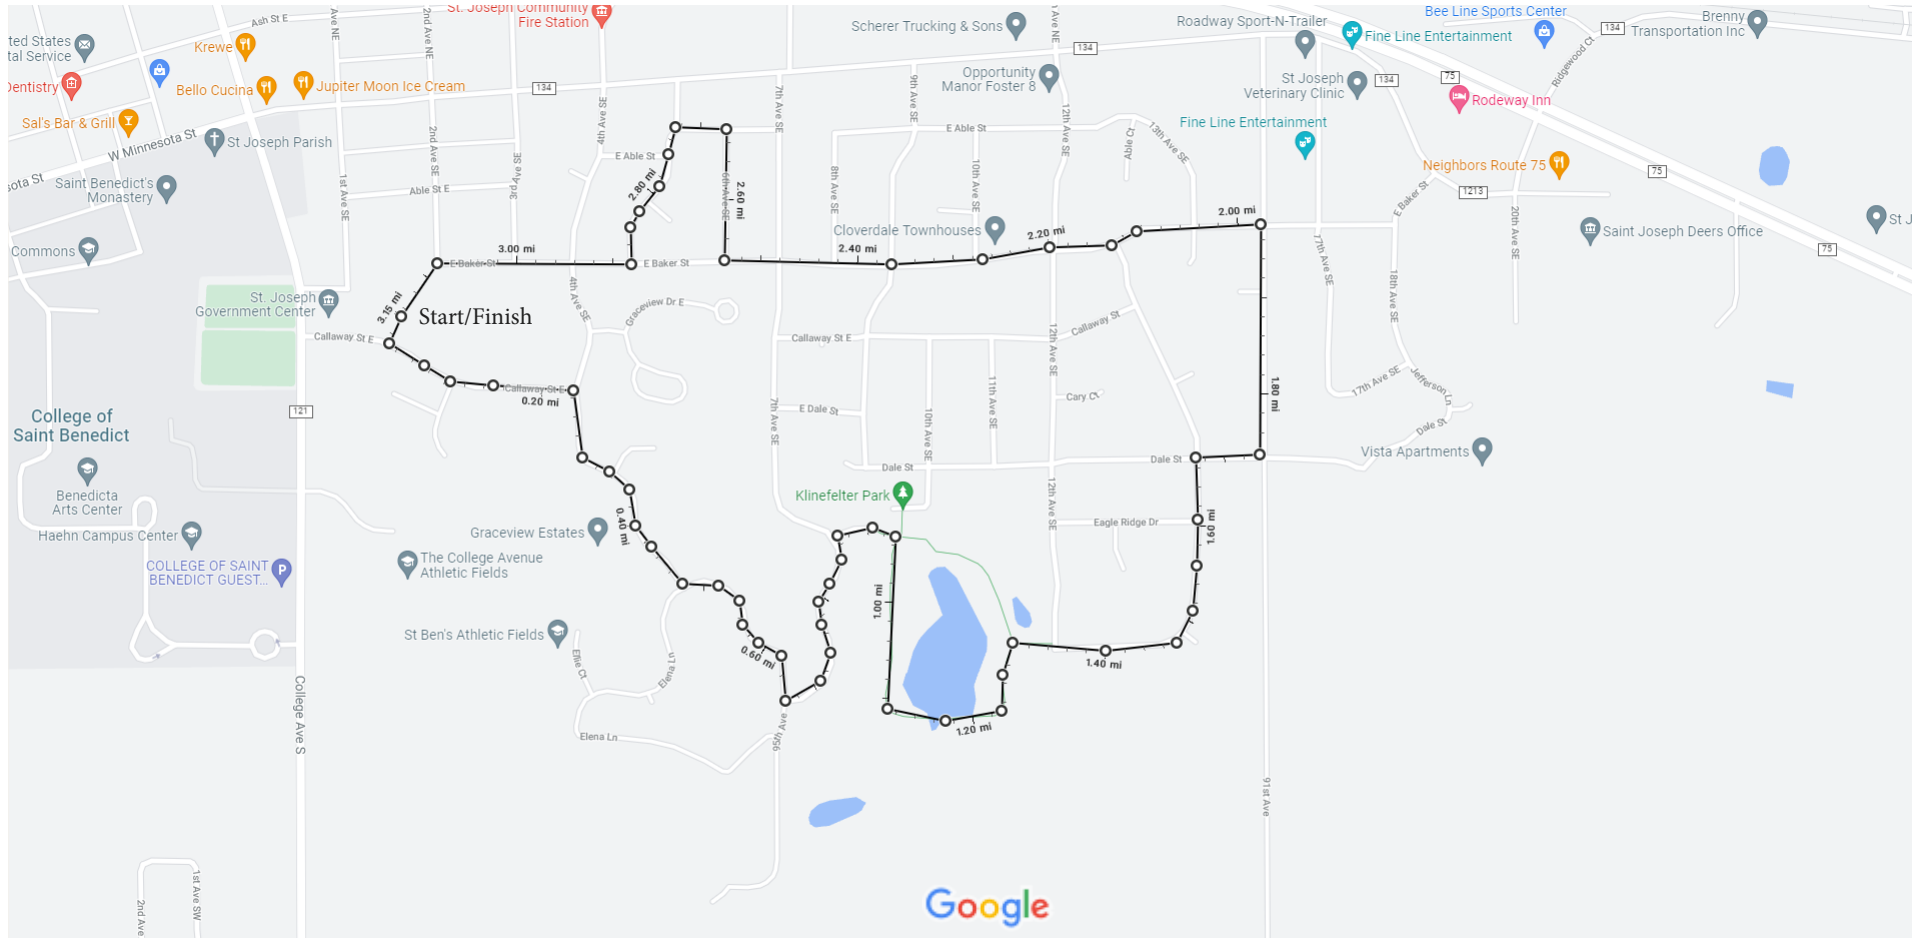

The race will start and finish in the parking lot of Little Saints Academy, 124 1st Ave SE.

Map data ©2021 500 ft

Measure distance

Total area: 8,118,155.27 ft² (754,201.30 m²)

Total distance: 3.15 mi (5.07 km)